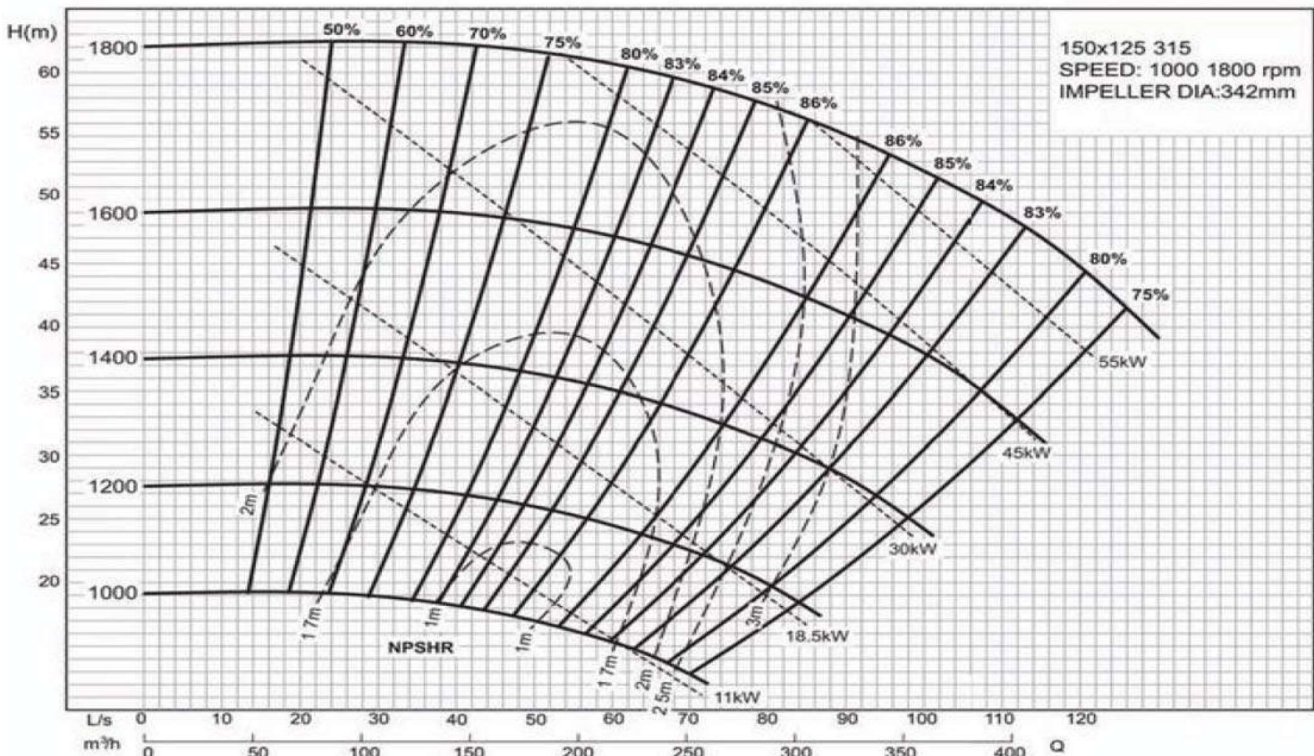

## Automatic Dry Prime 315 series

**DRY PRIME PUMPS**

**Part number 150x125-315A-ADP50**

Variable speed - faster speeds:

Variable speed - slower speeds: