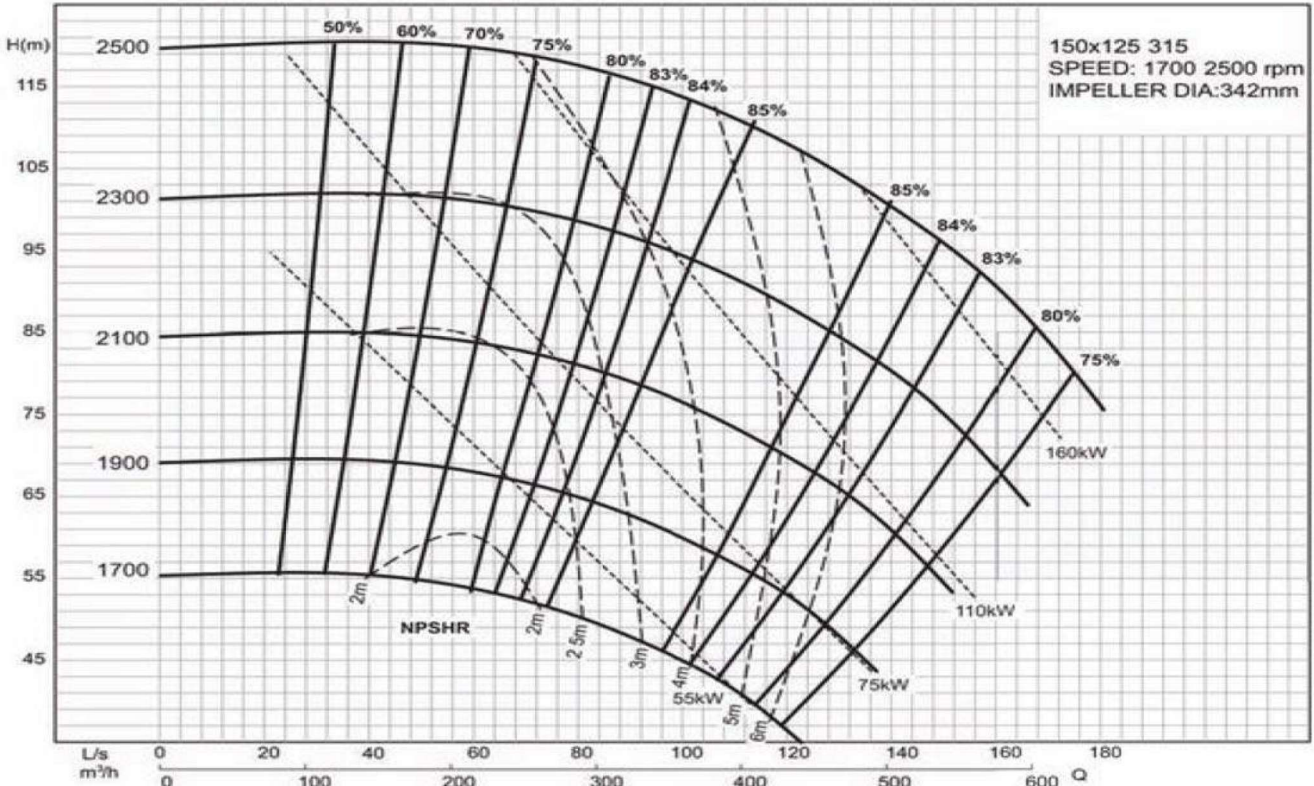

## Automatic Dry Prime 315 series

**DRY PRIME PUMPS**

**Part number 150x125-315A-ADP50**

Variable speed - faster speeds:

Variable speed - slower speeds: