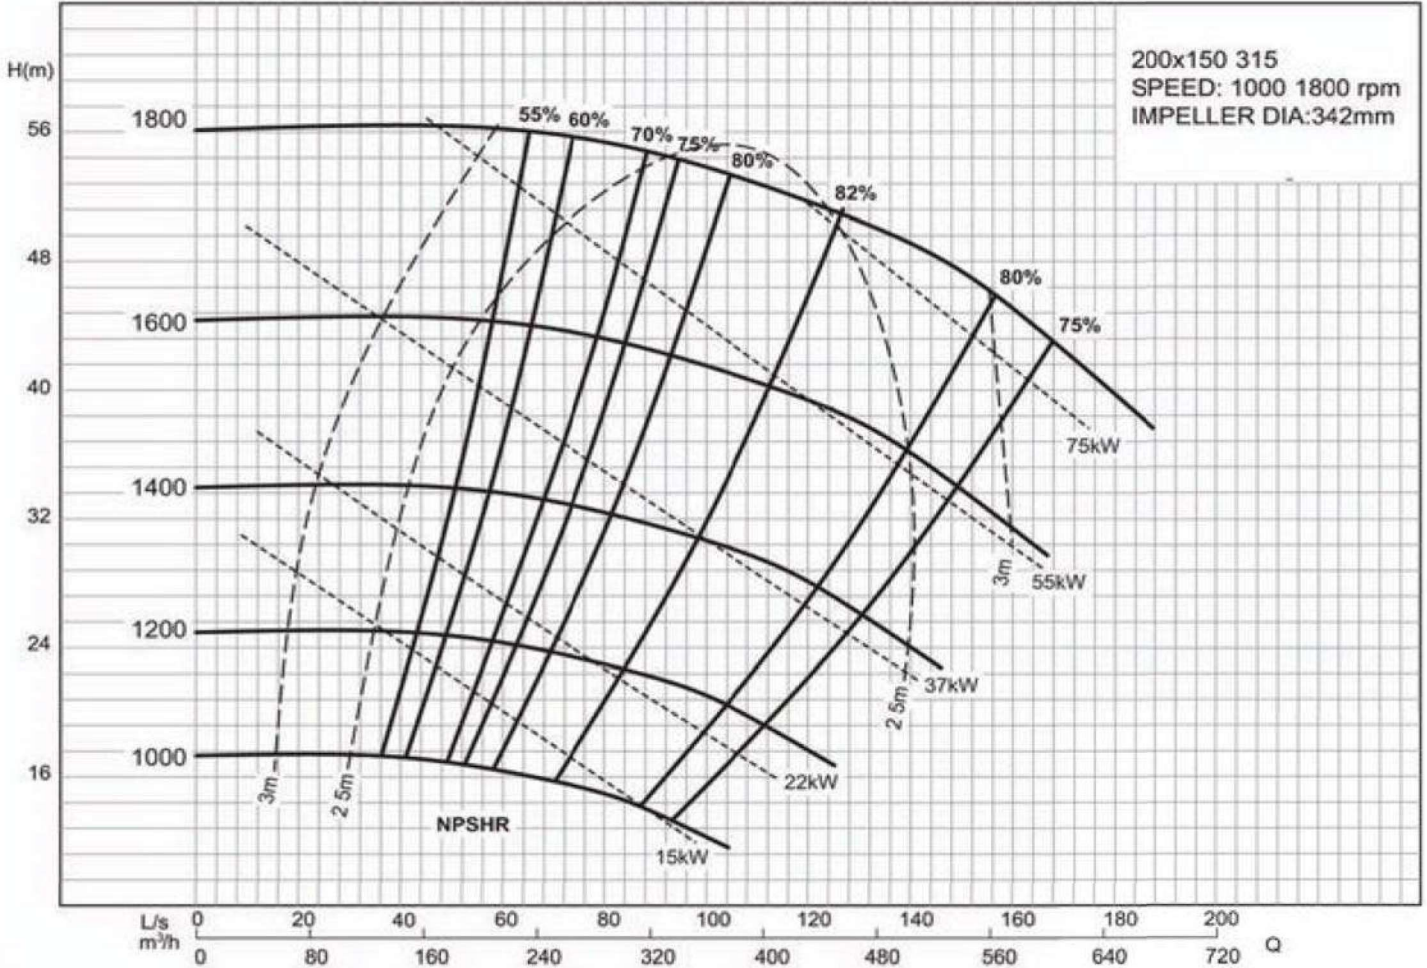

Automatic Dry Prime 315 series

DRY PRIME PUMPS

Part number 200x150-315A-ADP50

Variable speed:

INDRA HYDRO TECH PUMPS PVT LTD

No.85/M, Ground Floor, Industrial Suburb, 2nd Stage Gautham Nagar, Tumkur Road
 Yeshwanthpur, Bangalore 560 022, Karnataka, INDIA
 Tel. : +91 80 4163 5638, Mobile: +91 94835 26899 / 80736 22800
 Email : sales@ihpumps.in, Web : www.ihpindia.in | www.ihpumps.in