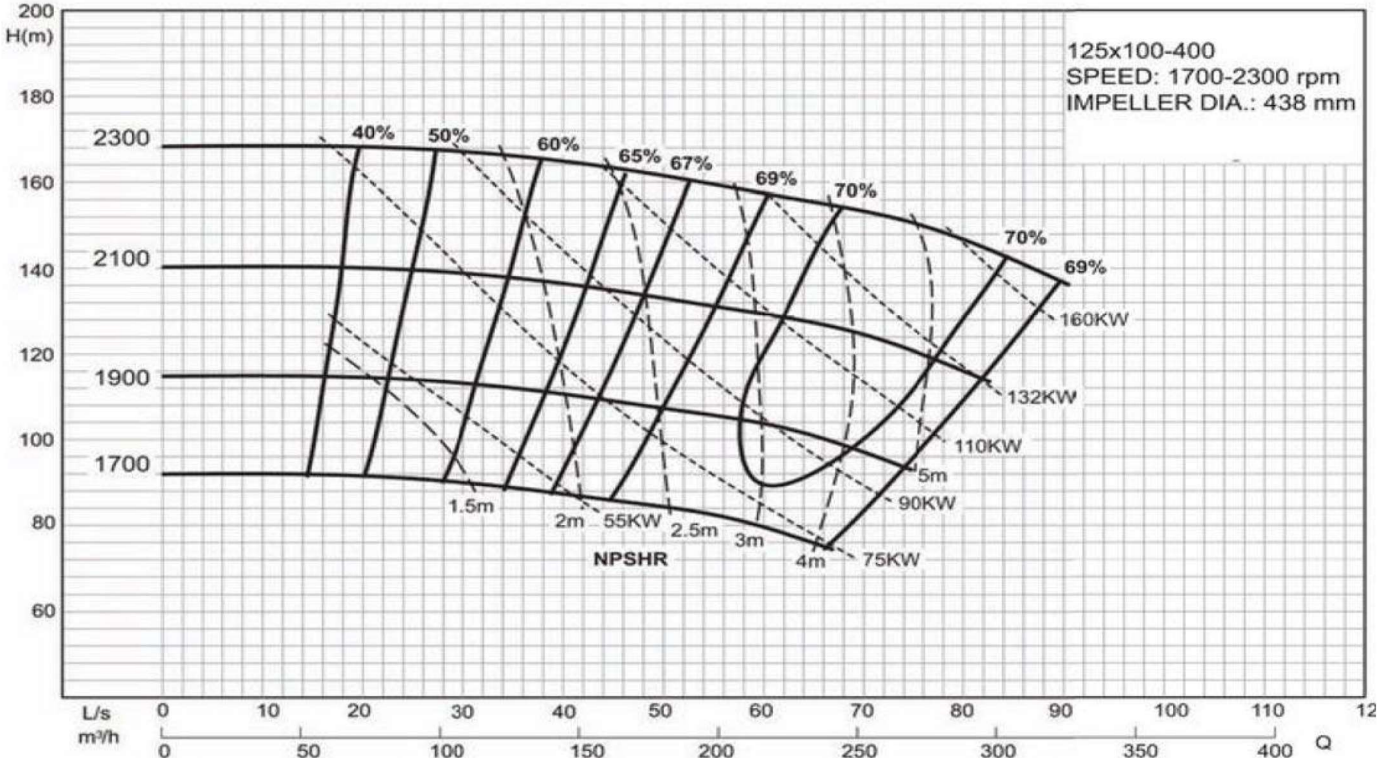

## Automatic Dry Prime 400 series

**DRY PRIME PUMPS**

**Part number 125x100-400A-ADP50**

Variable speed - faster speeds:

Variable speed - slower speeds: