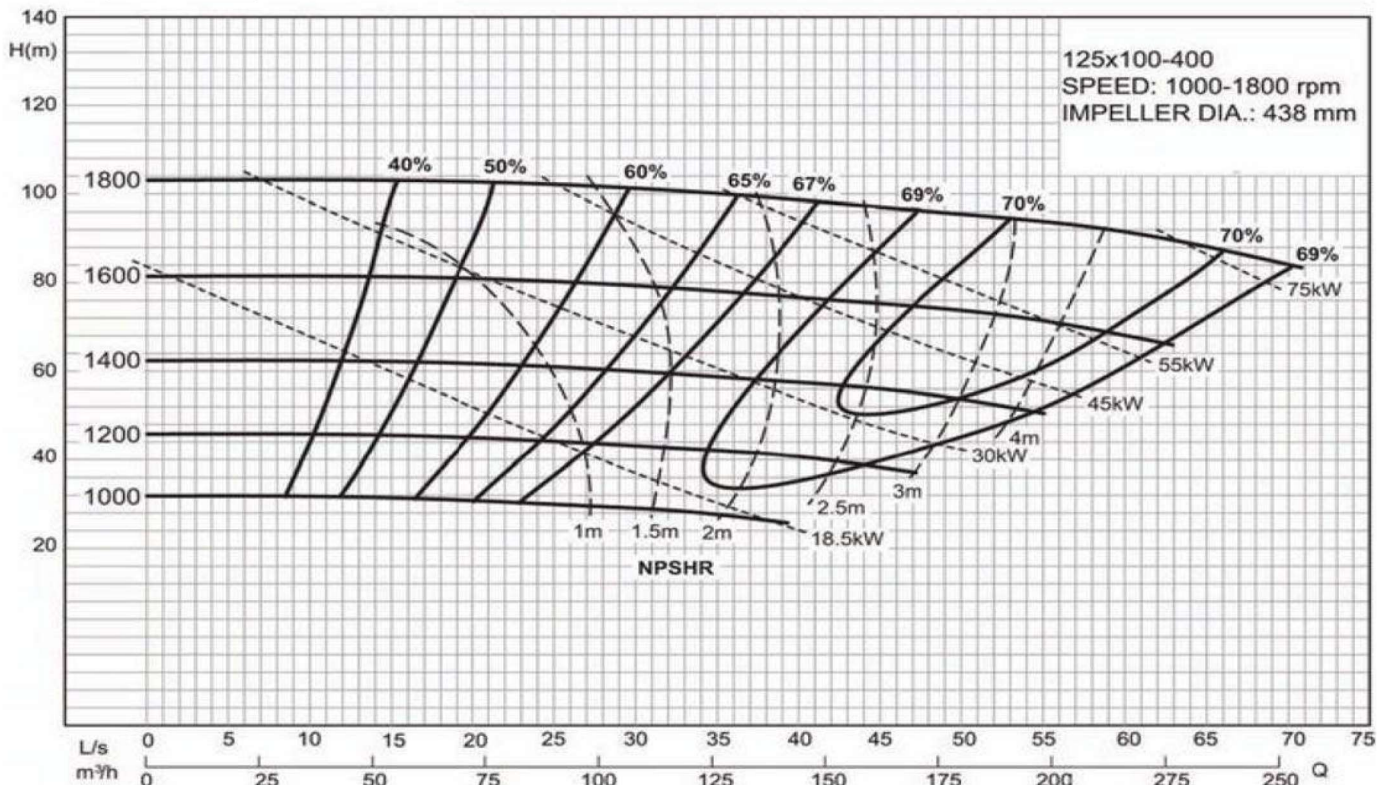

## Automatic Dry Prime 400 series

**DRY PRIME PUMPS**

**Part number 125x100-400A-ADP50**

Variable speed - faster speeds:

Variable speed - slower speeds: