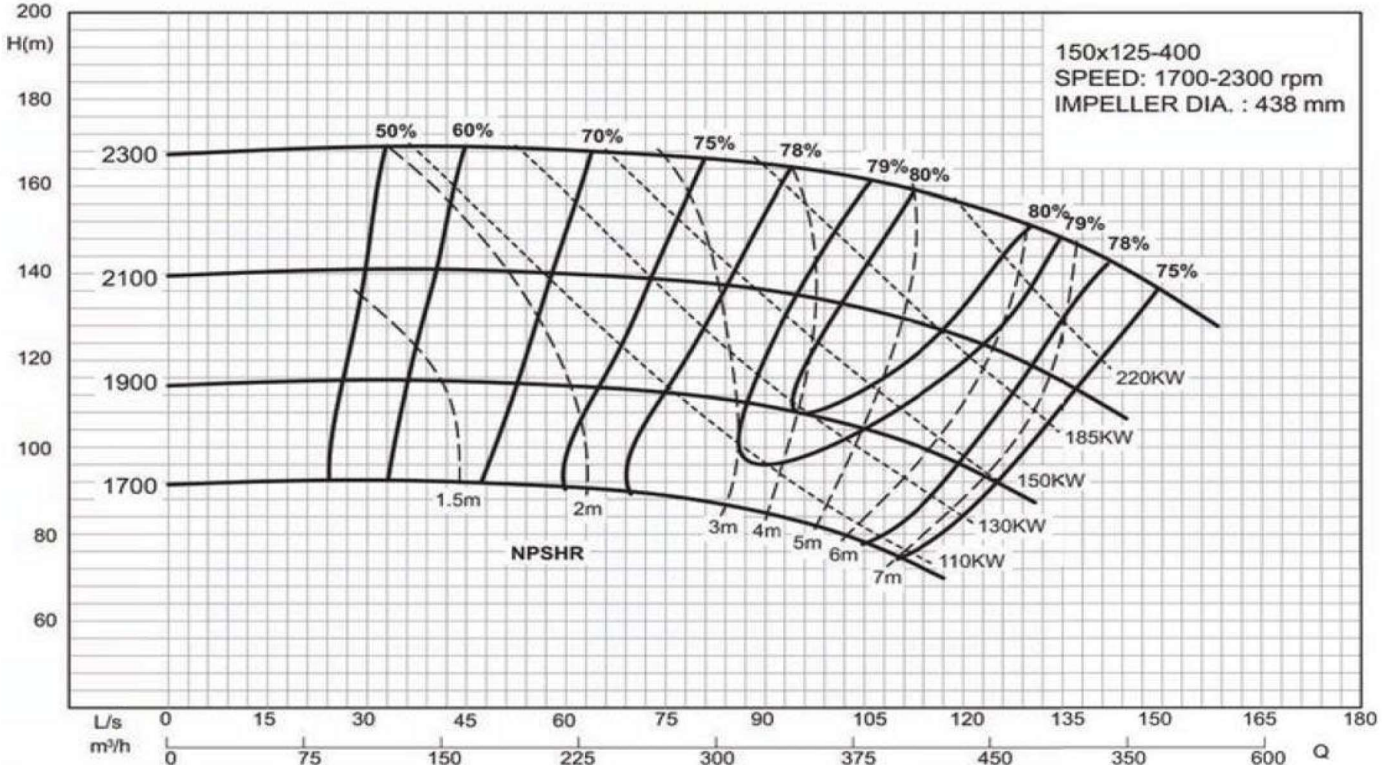

### Automatic Dry Prime 400 series

**DRY PRIME PUMPS**

**Part number 150x125-400A-ADP50**

Variable speed - faster speeds:

Variable speed - slower speeds: