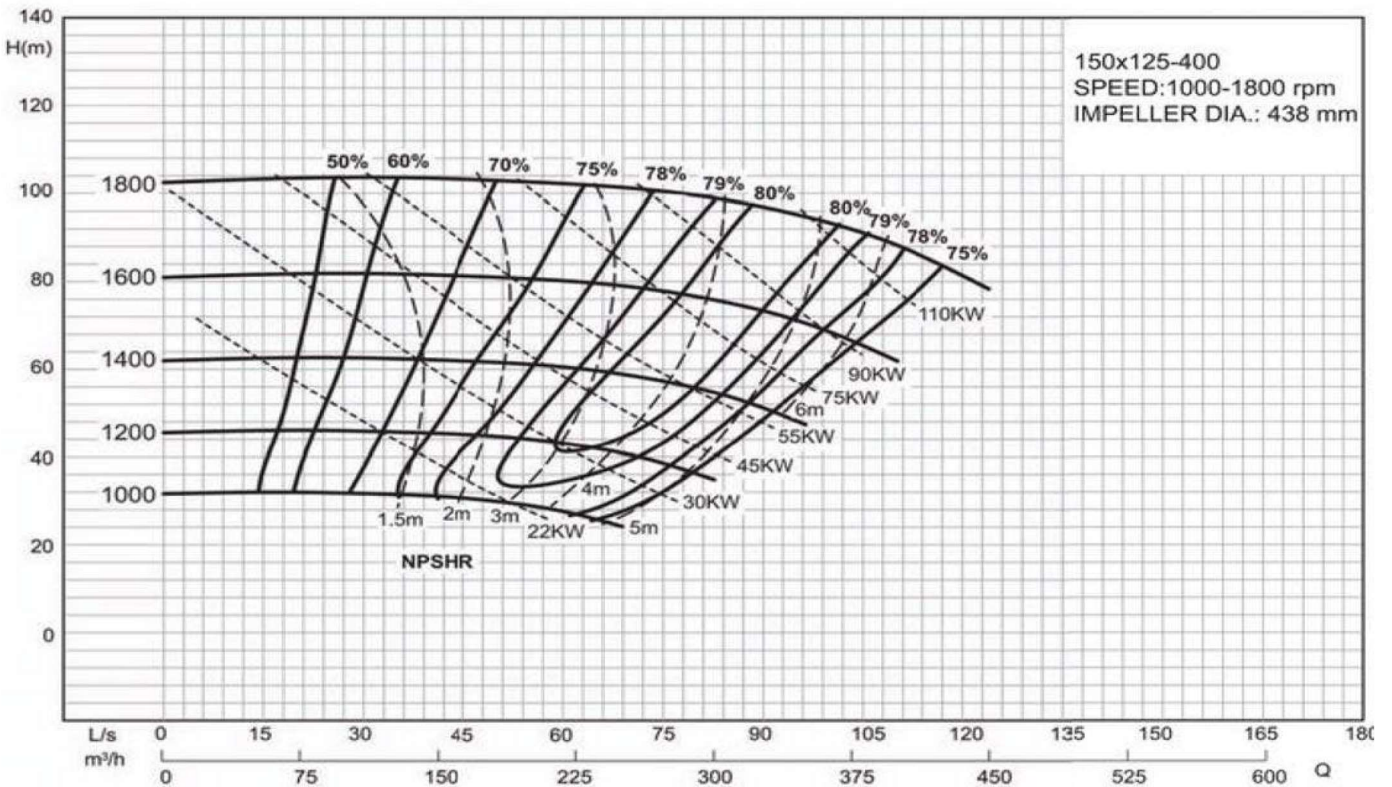

### Automatic Dry Prime 400 series

**DRY PRIME PUMPS**

**Part number 150x125-400A-ADP50**

Variable speed - faster speeds:

Variable speed - slower speeds: