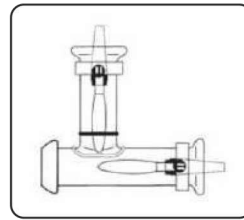

Our Manufacturing Range

MALE

Product Code	Dia (Inches)
SHIN-102P	2
SHIN-104P	4
SHIN-106P	6

FEMALE

Product Code	Dia (Inches)
SHIN-202P	2
SHIN-204P	4
SHIN-206P	6

LEVER RING

Product Code	Dia (Inches)
SHIN-302P	2
SHIN-304P	4
SHIN-306P	6

RUBBER "O" RING

Product Code	Dia (Inches)
SHIN-402P	2
SHIN-404P	4
SHIN-406P	6

MALE WITH HOSE

Product Code	Dia (Inches)
SHIN-502P	2
SHIN-504P	4
SHIN-506P	6

FEMALE WITH HOSE

Product Code	Dia (Inches)
SHIN-602P	2
SHIN-604P	4
SHIN-606P	6

MALE END CAP

Product Code	Dia (Inches)
SHIN-702P	2
SHIN-704P	4
SHIN-706P	6

FEMALE END CAP

Product Code	Dia (Inches)
SHIN-802P	2
SHIN-804P	4
SHIN-806P	6

FEMALE BRANCH "T" JOINT

Product Code	Dia (Inches)
SHIN-902P	2
SHIN-904P	4
SHIN-906P	6

MALE BRANCH "T" JOINT

Product Code	Dia (Inches)
SHIN-1002P	2
SHIN-1004P	4
SHIN-1006P	6

FEMALE INLET "T" JOINT

Product Code	Dia (Inches)
SHIN-1102P	2
SHIN-1104P	4
SHIN-1106P	6

MALE BRANCH "Y" JOINT

Product Code	Dia (Inches)
SHIN-1202P	2
SHIN-1204P	4
SHIN-1206P	6