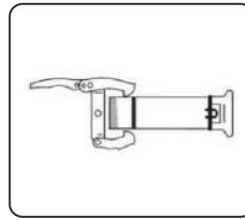

Our Manufacturing Range

FEMALE WITH FLANGE

Product Code	Dia (Inches)
SHIN -2102P	2
SHIN -2104P	4
SHIN -2106P	6

MALE WITH THREADED END

Product Code	Dia (Inches)
SHIN -2202P	2
SHIN -2204P	4
SHIN -2206P	6

FEMALE WITH THREADED END

Product Code	Dia (Inches)
SHIN -2302P	2
SHIN -2304P	4
SHIN -2306P	6

MALE WITH SOCKET

Product Code	Dia (Inches)
SHIN -2402P	2
SHIN -2404P	4
SHIN -2406P	6

FEMALE WITH SOCKET

Product Code	Dia (Inches)
SHIN -2502P	2
SHIN -2504P	4
SHIN -2506P	6