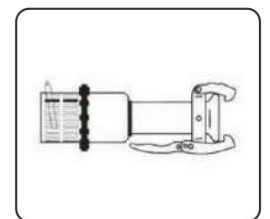

Product Code	Dia (Inches)
SHIN -3402P	2
SHIN -3404P	4
SHIN -3406P	6

STEEL GVD. QUICK DISCONNECT PIPE

Product Code	Dia (Inches)
SHIN -3502P	2
SHIN -3504P	4
SHIN -3506P	6

PVC LAY FLAT HOSE

Product Code	Dia (Inches)
SHIN -3602P	2
SHIN -3604P	4
SHIN -3606P	6

FLEXIBLE SWING HOSE TWO FEMALE

Product Code	Dia (Inches)
SHIN -3702P	2
SHIN -3704P	4
SHIN -3706P	6

NYLON COVERED JETTING HOSE

Product Code	Dia (Inches)
SHIN -3802P	2
SHIN -3804P	4
SHIN -3806P	6

STRAINER & FOOT VALVE WITH MALE

Product Code	Dia (Inches)
SHIN -3902P	2
SHIN -3904P	4
SHIN -3906P	6

STRAINER & FOOT VALVE WITH FEMALE

Product Code	Dia (Inches)
SHIN -4002P	2
SHIN -4004P	4
SHIN -4006P	6

INDRA HYDRO TECH PUMPS PVT LTD

No.85/M, Ground Floor, Industrial Suburb, 2nd Stage Gautham Nagar, Tumkur Road
 Yeshwanthpur, Bangalore 560 022, Karnataka, INDIA
 Tel. : +91 80 4163 5638, Mobile: +91 94835 26899 / 80736 22800
 Email : sales@ihpumps.in, Web : www.ihpindia.in | www.ihpumps.in